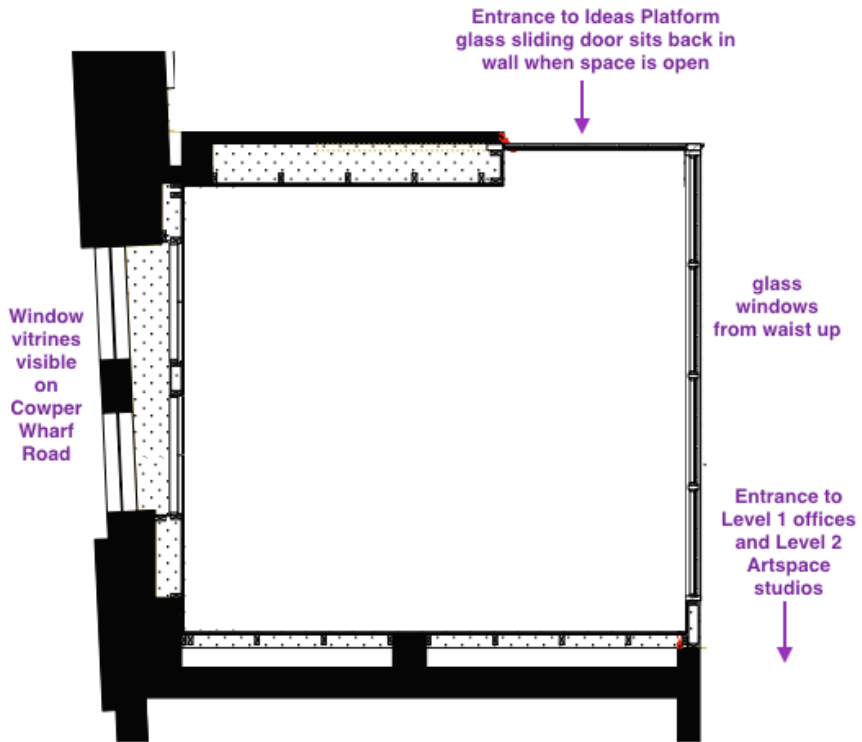

IDEAS PLATFORM: Specifications

Please note that due to the age and heritage nature of the Gunnery building which houses the Ideas Platform, all measurements are approximate and should be double-checked prior to design or construction.

Entrance to Artspace and Gunnery Building

External measurements of windows looking onto Cowper Wharf Road